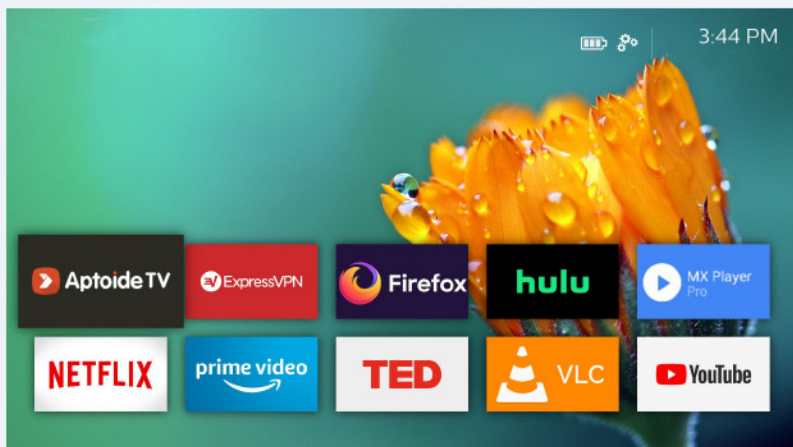

In addition, you'll be able to play videos, photos, and music directly from USB sticks or stream your local media content from your mobile devices via Wi-Fi screen mirroring.

Keystone, 4-corner, and digital zoom corrections make it easy to adjust your image to perfectly proportionate even if the projector isn't straight up against the wall. It's up to you to decide where you want to place it!

Smart OS

2.1 Speakers

HDMI

216 x 246 x 93  
mm

?

\* Streaming content screen-mirroring requires an HDMI connection (adapter not included). This includes services like Netflix, Hulu, Canal+, Amazon Prime and more. Streaming content services cannot be screen mirrored through Wi-Fi. YouTube can be streamed via Wi-Fi and HDMI.